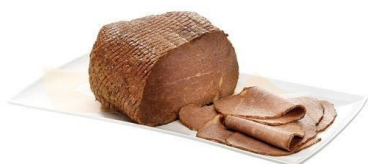

Code:423604

website: <http://orders.galipofoods.com.au/Product/info/423604>

Roast Beef Random Weight Castle (90221) (GF)

Specifications

Carton Quantity

4